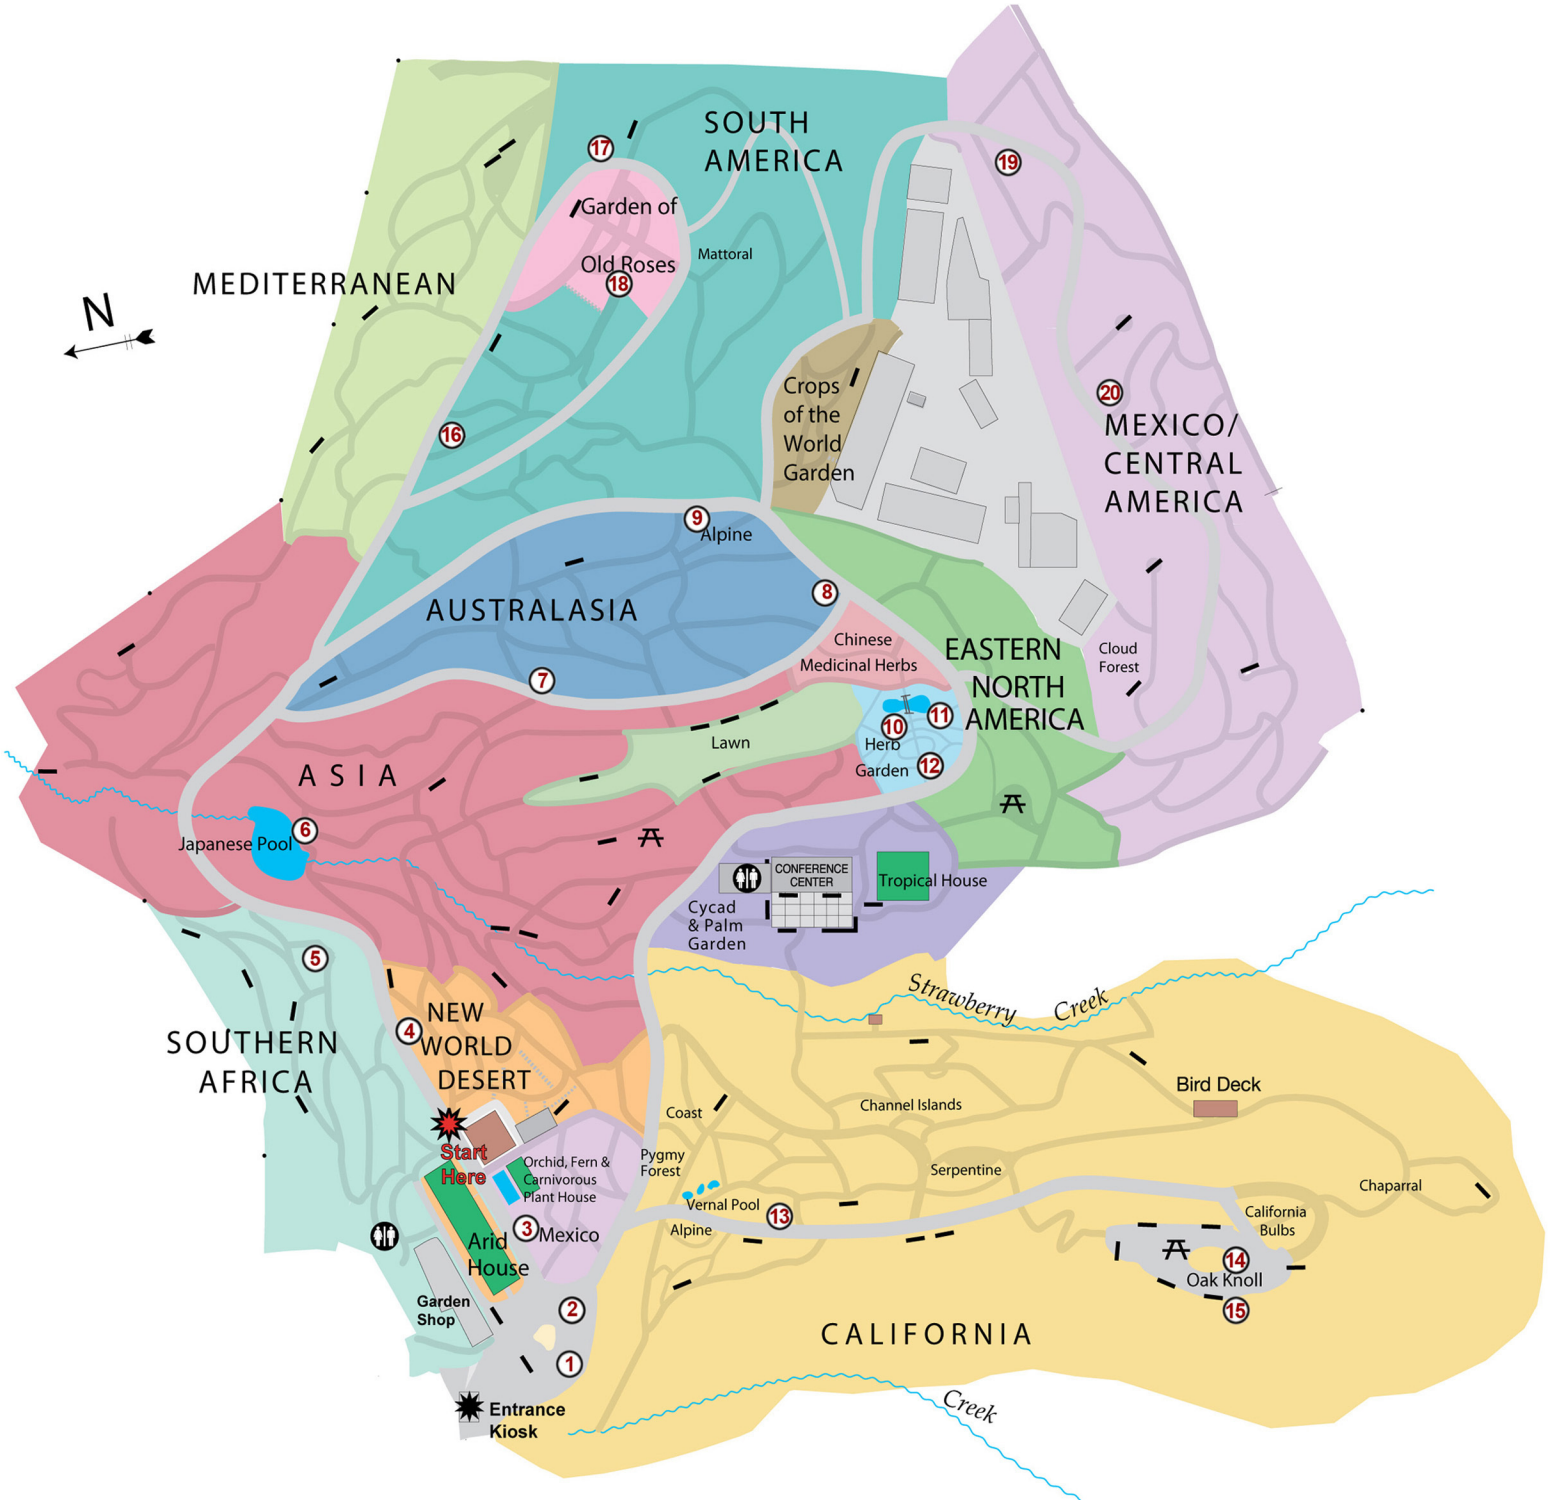

UNIVERSITY of CALIFORNIA
BOTANICAL GARDEN
at BERKELEY

Explore the world of plants through Özge Samancı's comics on tiles.

- ① Twenty comic tiles are identified by numbers on the map. Tiles are available for purchase in The Garden Shop.

How many tiles
did you see? _____

What was your
favorite comic?

Describe or
sketch it here ↗

Do you want to draw a comic?

You can return this to the ticket office.